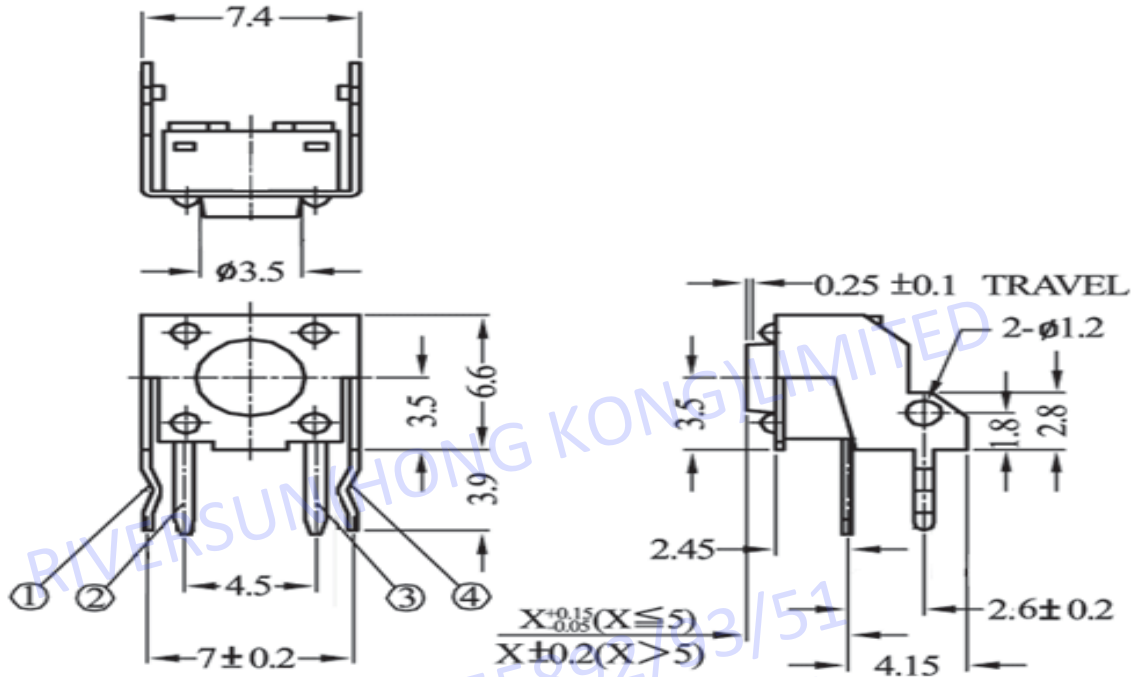

TC-0240

CIRCUIT DIAGRAM

RATING: DC 12V 50mA

轻触开关主要技术特性

The Main Technical Characteristic Tact Switch

额定负荷	DC 12V 50mA	操作温度	-16°C to 60°C
Rated Load		Operating Temperature	
接触电阻	< 100 mΩ	寿命	100,000 次
contact Resistance		Life Test	
绝缘电阻	> 100 MΩ	作用力	T 100gf ± 30gf V 130gf ± 30gf X 160gf ± 50gf W 170gf ± 50gf Y 190gf ± 50gf Z 250gf ± 100gf
Insulation Resistance		Operating Force	
耐电压	250V 0.5mA/min		
Dielectric Strength			