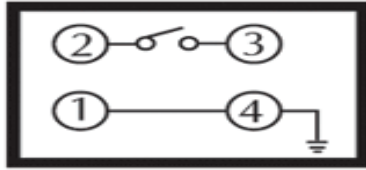

TC-0240

CIRCUIT DIAGRAM

RATING: DC 12V 50mA

轻触开关主要技术特性

The Main Technical Characteristic Tact Switch

额定负荷	DC 12V 50mA	操作温度	-16°C to 60°C
Rated Load		Operating Temperature	
接触电阻	< 100 mΩ	寿命	100,000 次
contact Resistance		Life Test	
绝缘电阻	> 100 MΩ	作用力	T 100gf ± 30gf V 130gf ± 30gf X 160gf ± 50gf W 170gf ± 50gf Y 190gf ± 50gf Z 250gf ± 100gf
Insulation Resistance		Operating Force	
耐电压	250V 0.5mA/min		
Dielectric Strength			