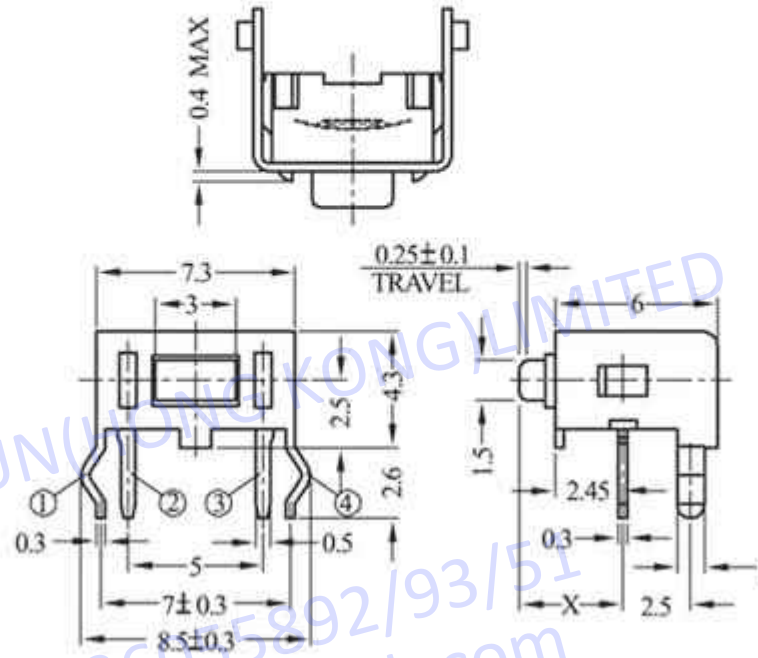

# TC-120V

CIRCUIT DIAGRAM

**RATING: DC 12V 50mA**