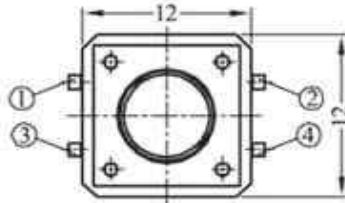

## CIRCUIT DIAGRAM

**RATING: DC 12V 50mA**