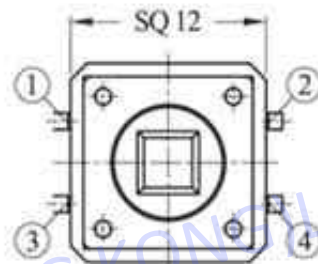

## CIRCUIT DIAGRAM

**RATING: DC 12V 50mA**

RIVERSUN(HONG KONG) LIMITED  
+86-755-2605892/93/94  
service@riversunhk.com