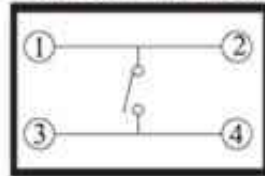

## CIRCUIT DIAGRAM

**RATING: DC 12V 50mA**

RIVERSUN(HONG KONG) LIMITED  
+86-755-2605892/93/94  
service@riversunhk.com