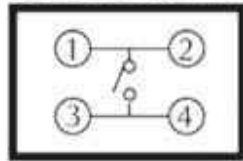

TC-17XA (SOFT TOUCH)

CIRCUIT DIAGRAM

RATING: DC 12V 50mA

轻触开关主要技术特性

The Main Technical Characteristic Tact Switch

额定负荷	DC 12V 50mA	操作温度	-16°C to 60°C
Rated Load		Operating Temperature	
接触电阻	< 100 mΩ	寿命	100,000 次
contact Resistance		Life Test	
绝缘电阻	> 100 MΩ	作用力	120gf ± 30gf
Insulation Resistance		Operating Force	
耐电压	250V 0.5mA/min		
Dielectric Strength			