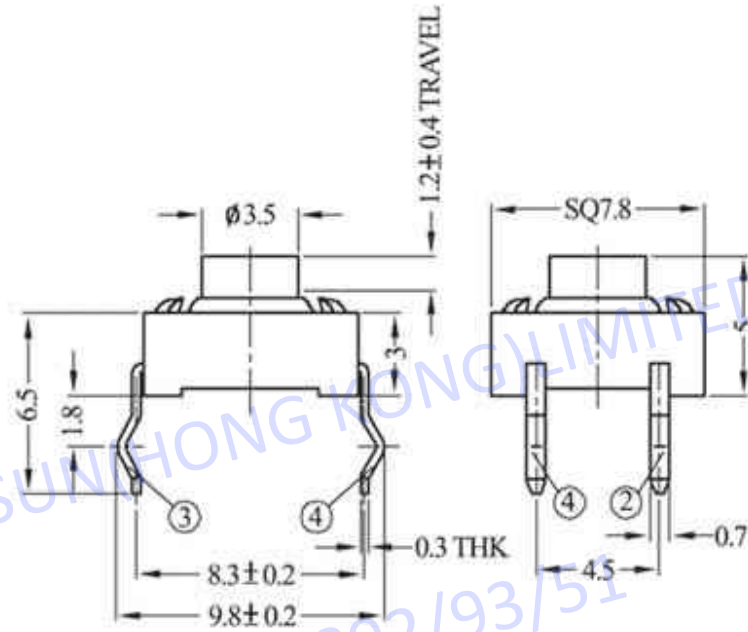

TC-17XA (SOFT TOUCH)

CIRCUIT DIAGRAM

RATING: DC 12V 50mA

轻触开关主要技术特性

The Main Technical Characteristic Tact Switch

额定负荷	DC 12V 50mA	操作温度	-16°C to 60°C
Rated Load		Operating Temperature	
接触电阻	< 100 mΩ	寿命	100,000 次
contact Resistance		Life Test	
绝缘电阻	> 100 MΩ	作用力	120gf ± 30gf
Insulation Resistance		Operating Force	
耐电压	250V 0.5mA/min		
Dielectric Strength			